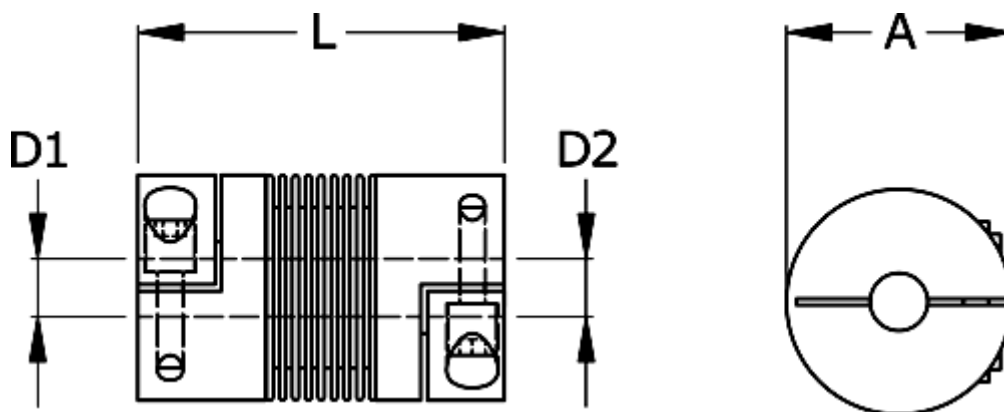

# Data Sheet

Article number: 3330400180631518

Description: Bellow coupling type 4 size18  
Length 63 mm, bore 15/18 mm

## Measures

A	= 45
D1	= 15
D2	= 18
L	= 63
Nom. torque NM (Tkn)	= 18